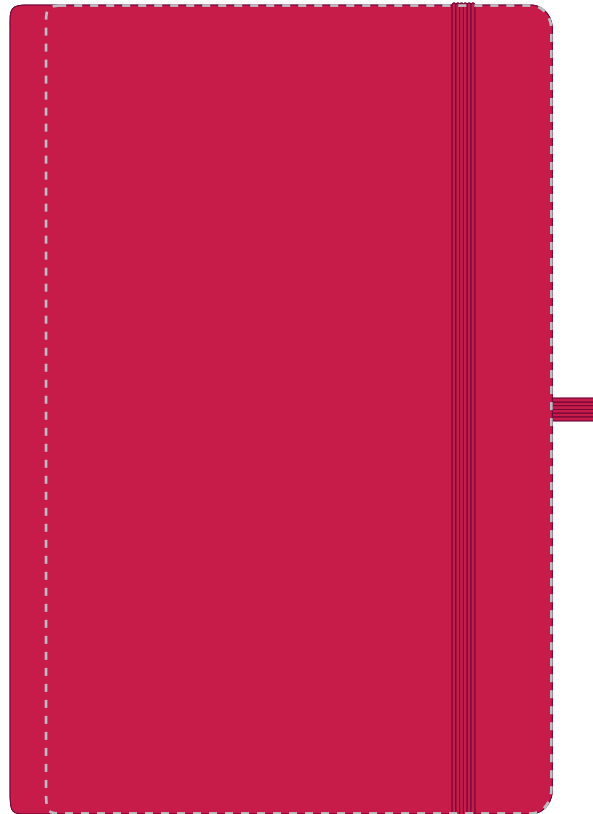

Your Ref:	Quantity:	Product Code: QS0345
Our Ref:	Version: 1	Product Colour: PINK

PRINTING CONCERNS:

Please note that this product has Sustainability Markings that are not visible from this perspective

We stock this item in the following colours

**PANTONE REFERENCE(S)**

- Debossing / Foil Blocking (Edge to Edge)

ARTWORK SCALE 50%

Product Image for visualisation
- colours may vary

The dashed line is to demonstrate print area and will not appear on your printed item